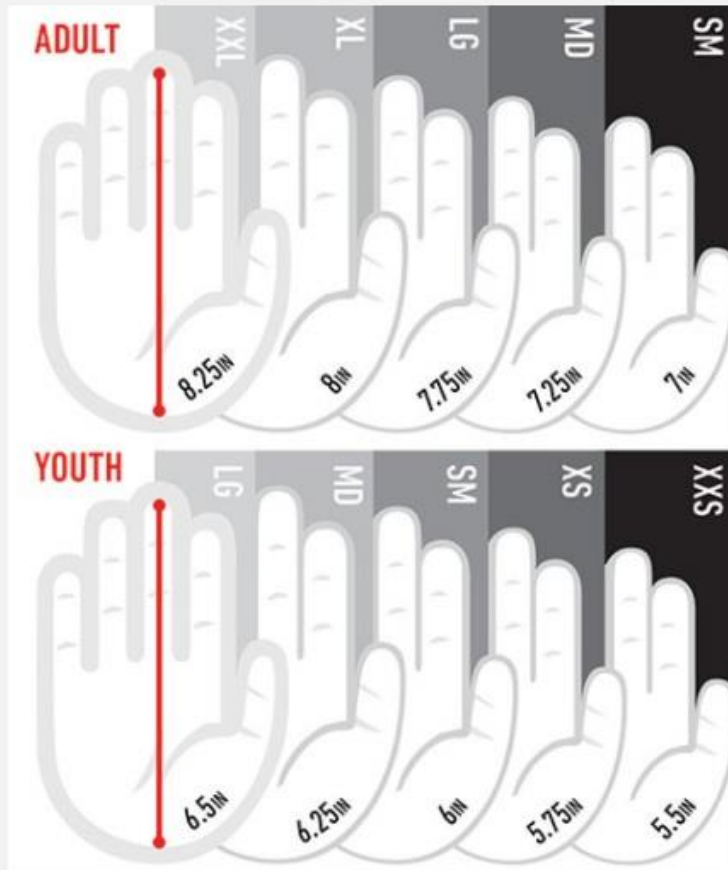

SIZING AND FIT

SIZES	HAND SIZE
Adult XXL	8" – 8.25"
Adult XL	7.75" – 8"
Adult L	7.25" – 7.75"
Adult M	7" – 7.25"
Adult S	6.75" – 7"
Youth L	6.25" – 6.5"
Youth M	6" – 6.25"
Youth M	5.75" – 6"
Youth XS	5.5" – 5.75"
Youth XXS	5.25" – 5.5"